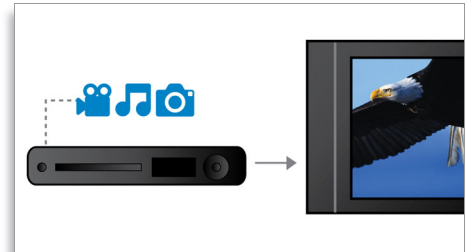

Plays it all

Play virtually any media format you want - whether they are WMV, DivX, MP3s or JPEGs. Experience the unbeatable convenience of great playability and the luxury of sharing media files on your TV or home theatre system - in the comfort of your living room.